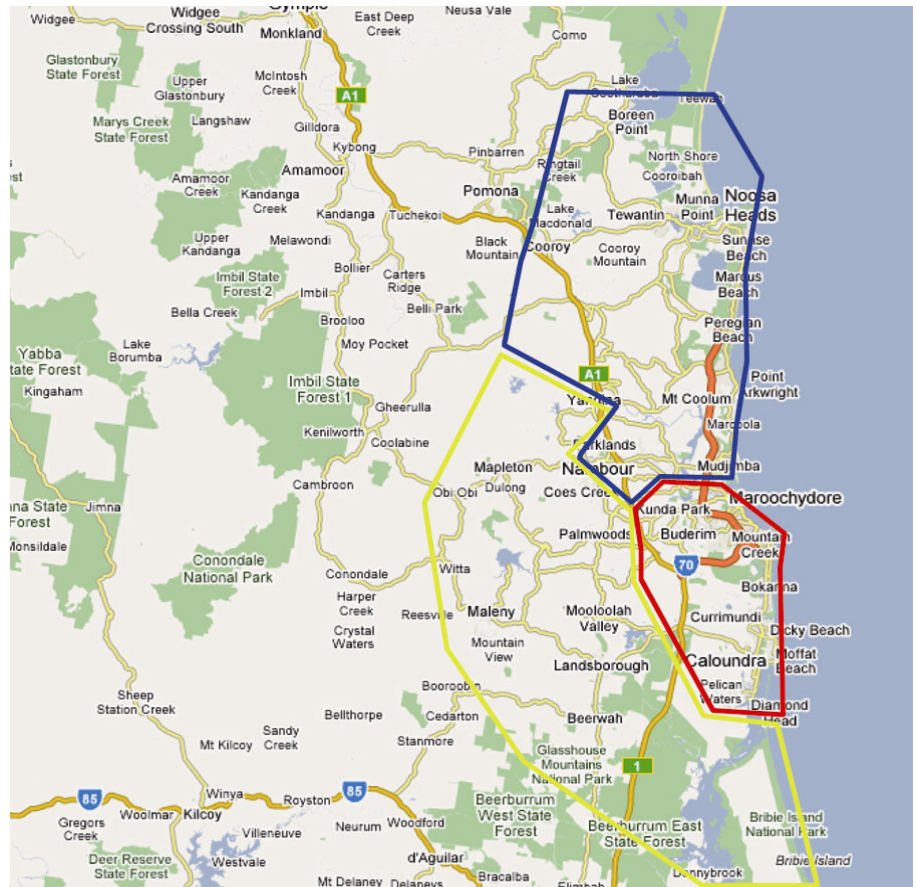

5 November 2007

Blimp Price List

What you get:

- Approximately 6-12 hi-res images sent to you on disc (1 disc per shoot) and/or a link sent by email for you to download photos from our site.
- Low res images can also be supplied for easy emailing.

Area	Description	Price
Red	Residential blimp call outs from Caloundra to Maroochydore and points in between.	\$340+GST
Red	Commercial/High Rise/Rural blimp call out for this region.	\$440+GST
Blue	Residential blimp call out for areas marked in blue.	\$400+GST (+mileage)
Blue	Commercial/High Rise/Rural blimp call out for areas marked in blue.	\$500+GST (+mileage)
Yellow	Residential blimp call out for areas marked in yellow.	\$450+GST (+mileage)
Yellow	Commercial/High Rise/Rural blimp call out for areas marked in yellow.	\$550+GST (+mileage)
Red	View shots from future balconies. (per level/ per location) 360° of photos (not stitched to panorama)	\$250+GST(p/level p/location)
Blue/Yellow	View shots from future balconies. (per level/ per location) 360° of photos (not stitched to panorama)	\$250+GST(p/level p/location) +travel fee & mileage
	All other areas please contact for a quote.	